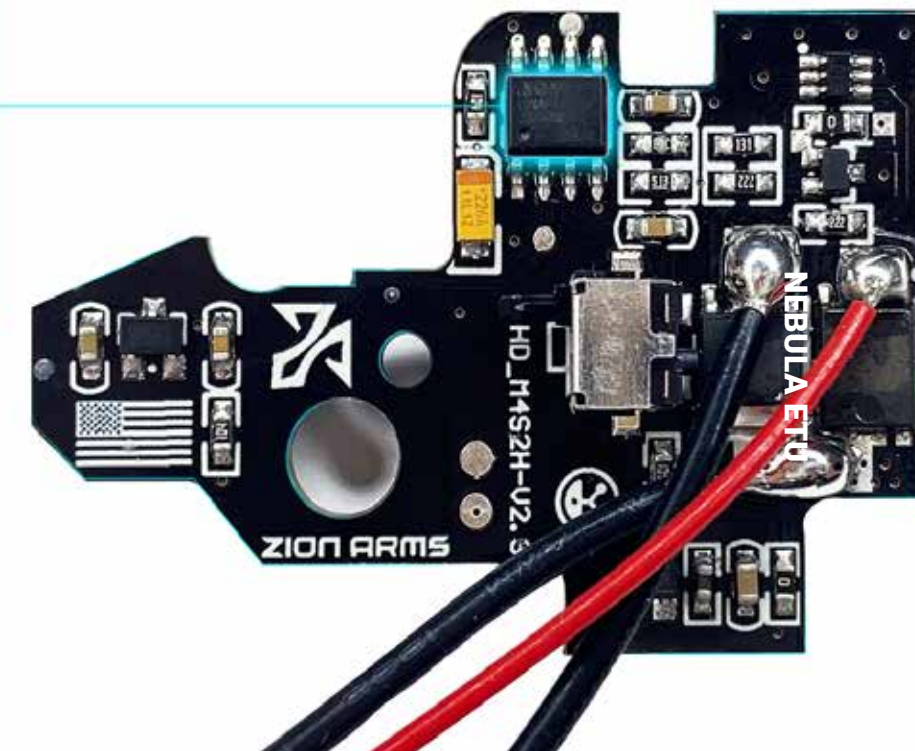

The new release of Gen 3 series introduces the new built-in fully-programmable NEBULA Electric Trigger Unit (ETU) and MOSFET with fire cutoff system to fully optimize performance, snappy trigger response, cyclic rate, accuracy. The Lancer Fast Trigger pushes about 20-25 RPS, and shoots consistently within a 2-3 FPS range.

SEMI only
2rd Burst
3rd Burst
4rd Burst
5rd Burst
Binary Trigger
Full Auto